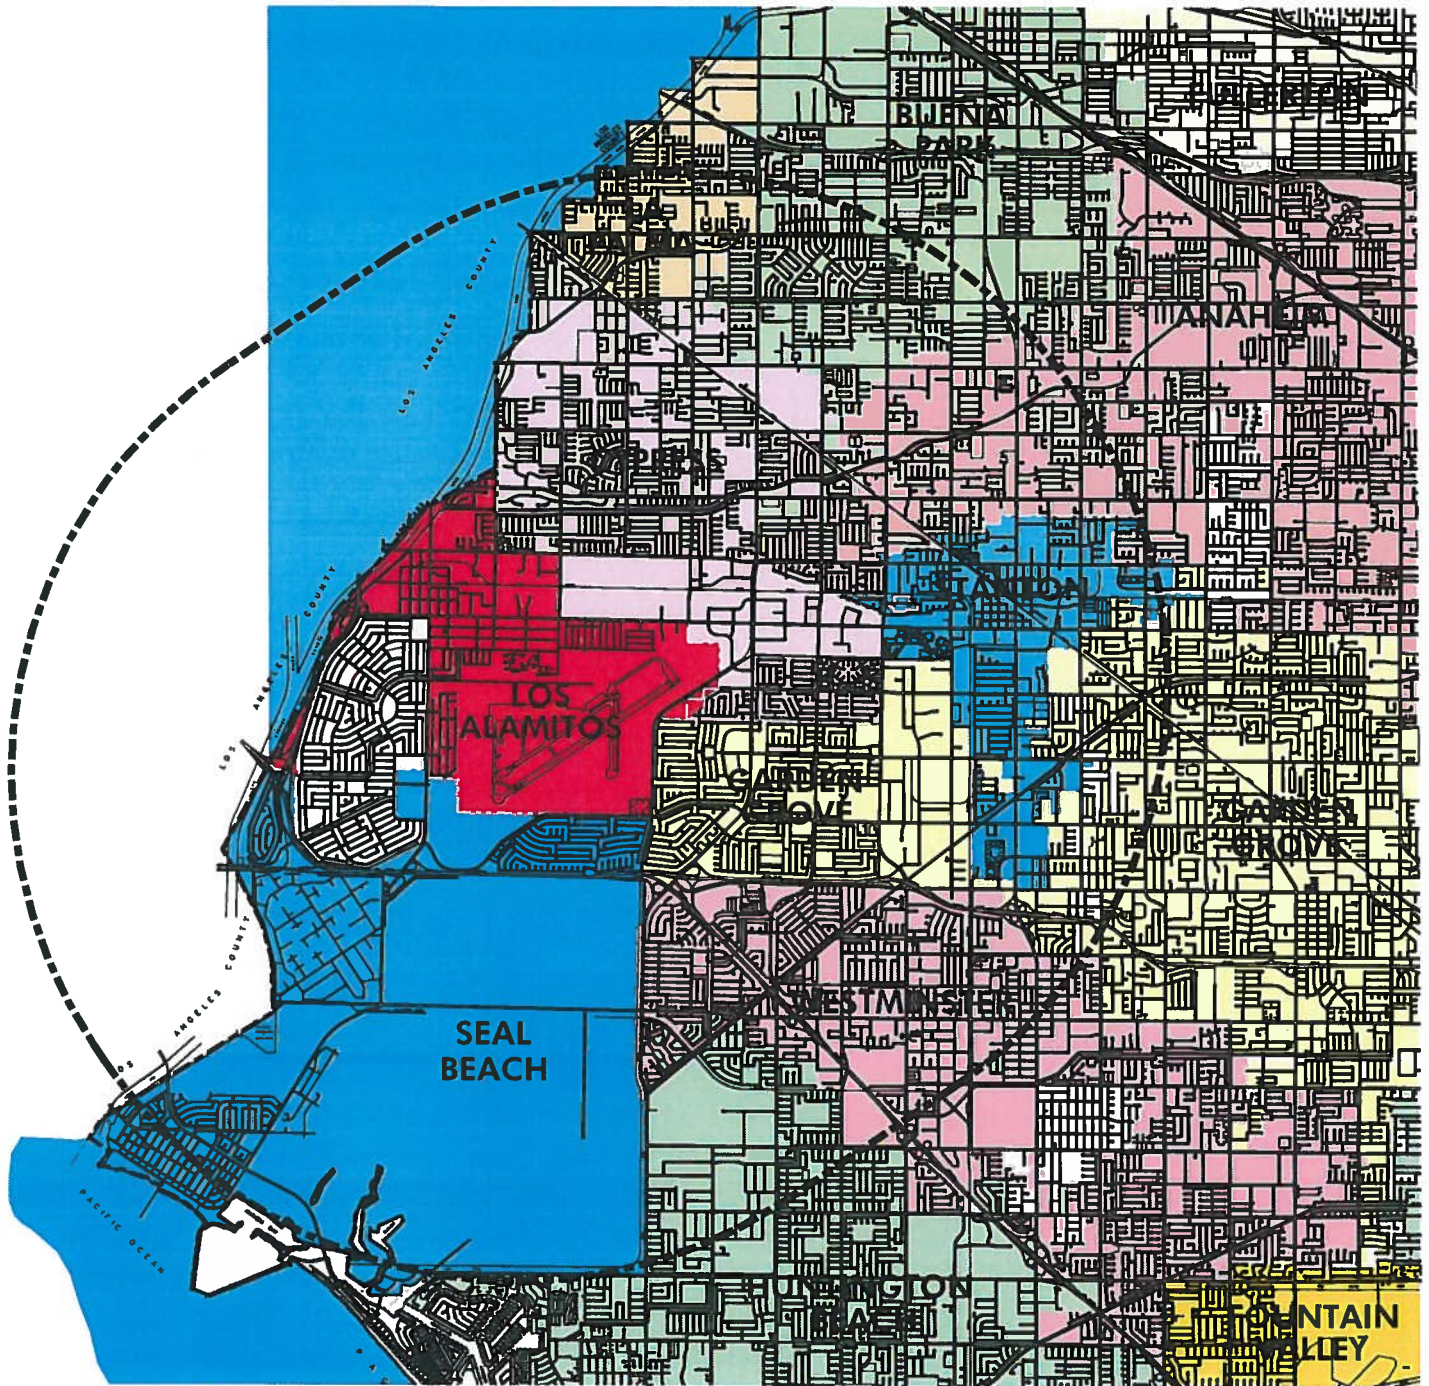

Notification Area for JFTB

Note: County Unincorporated areas are shown in white.

Exhibit D1

AELUP and FAR PART 77

Notification Area for JFTB Los Alamitos: 20,000' Radius at 100:1 Slope

LEGEND

- 20,000' Radius
- CITY BOUNDARIES